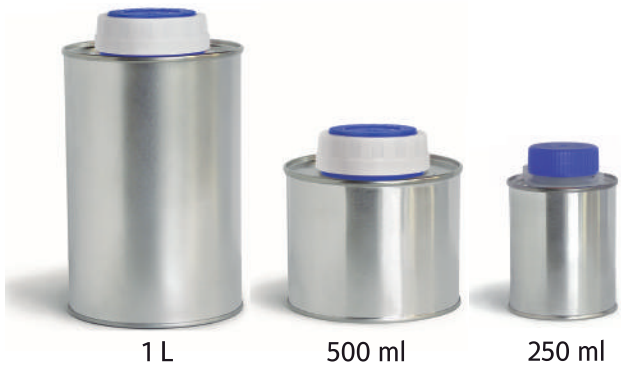

Private Label

Metal Cans